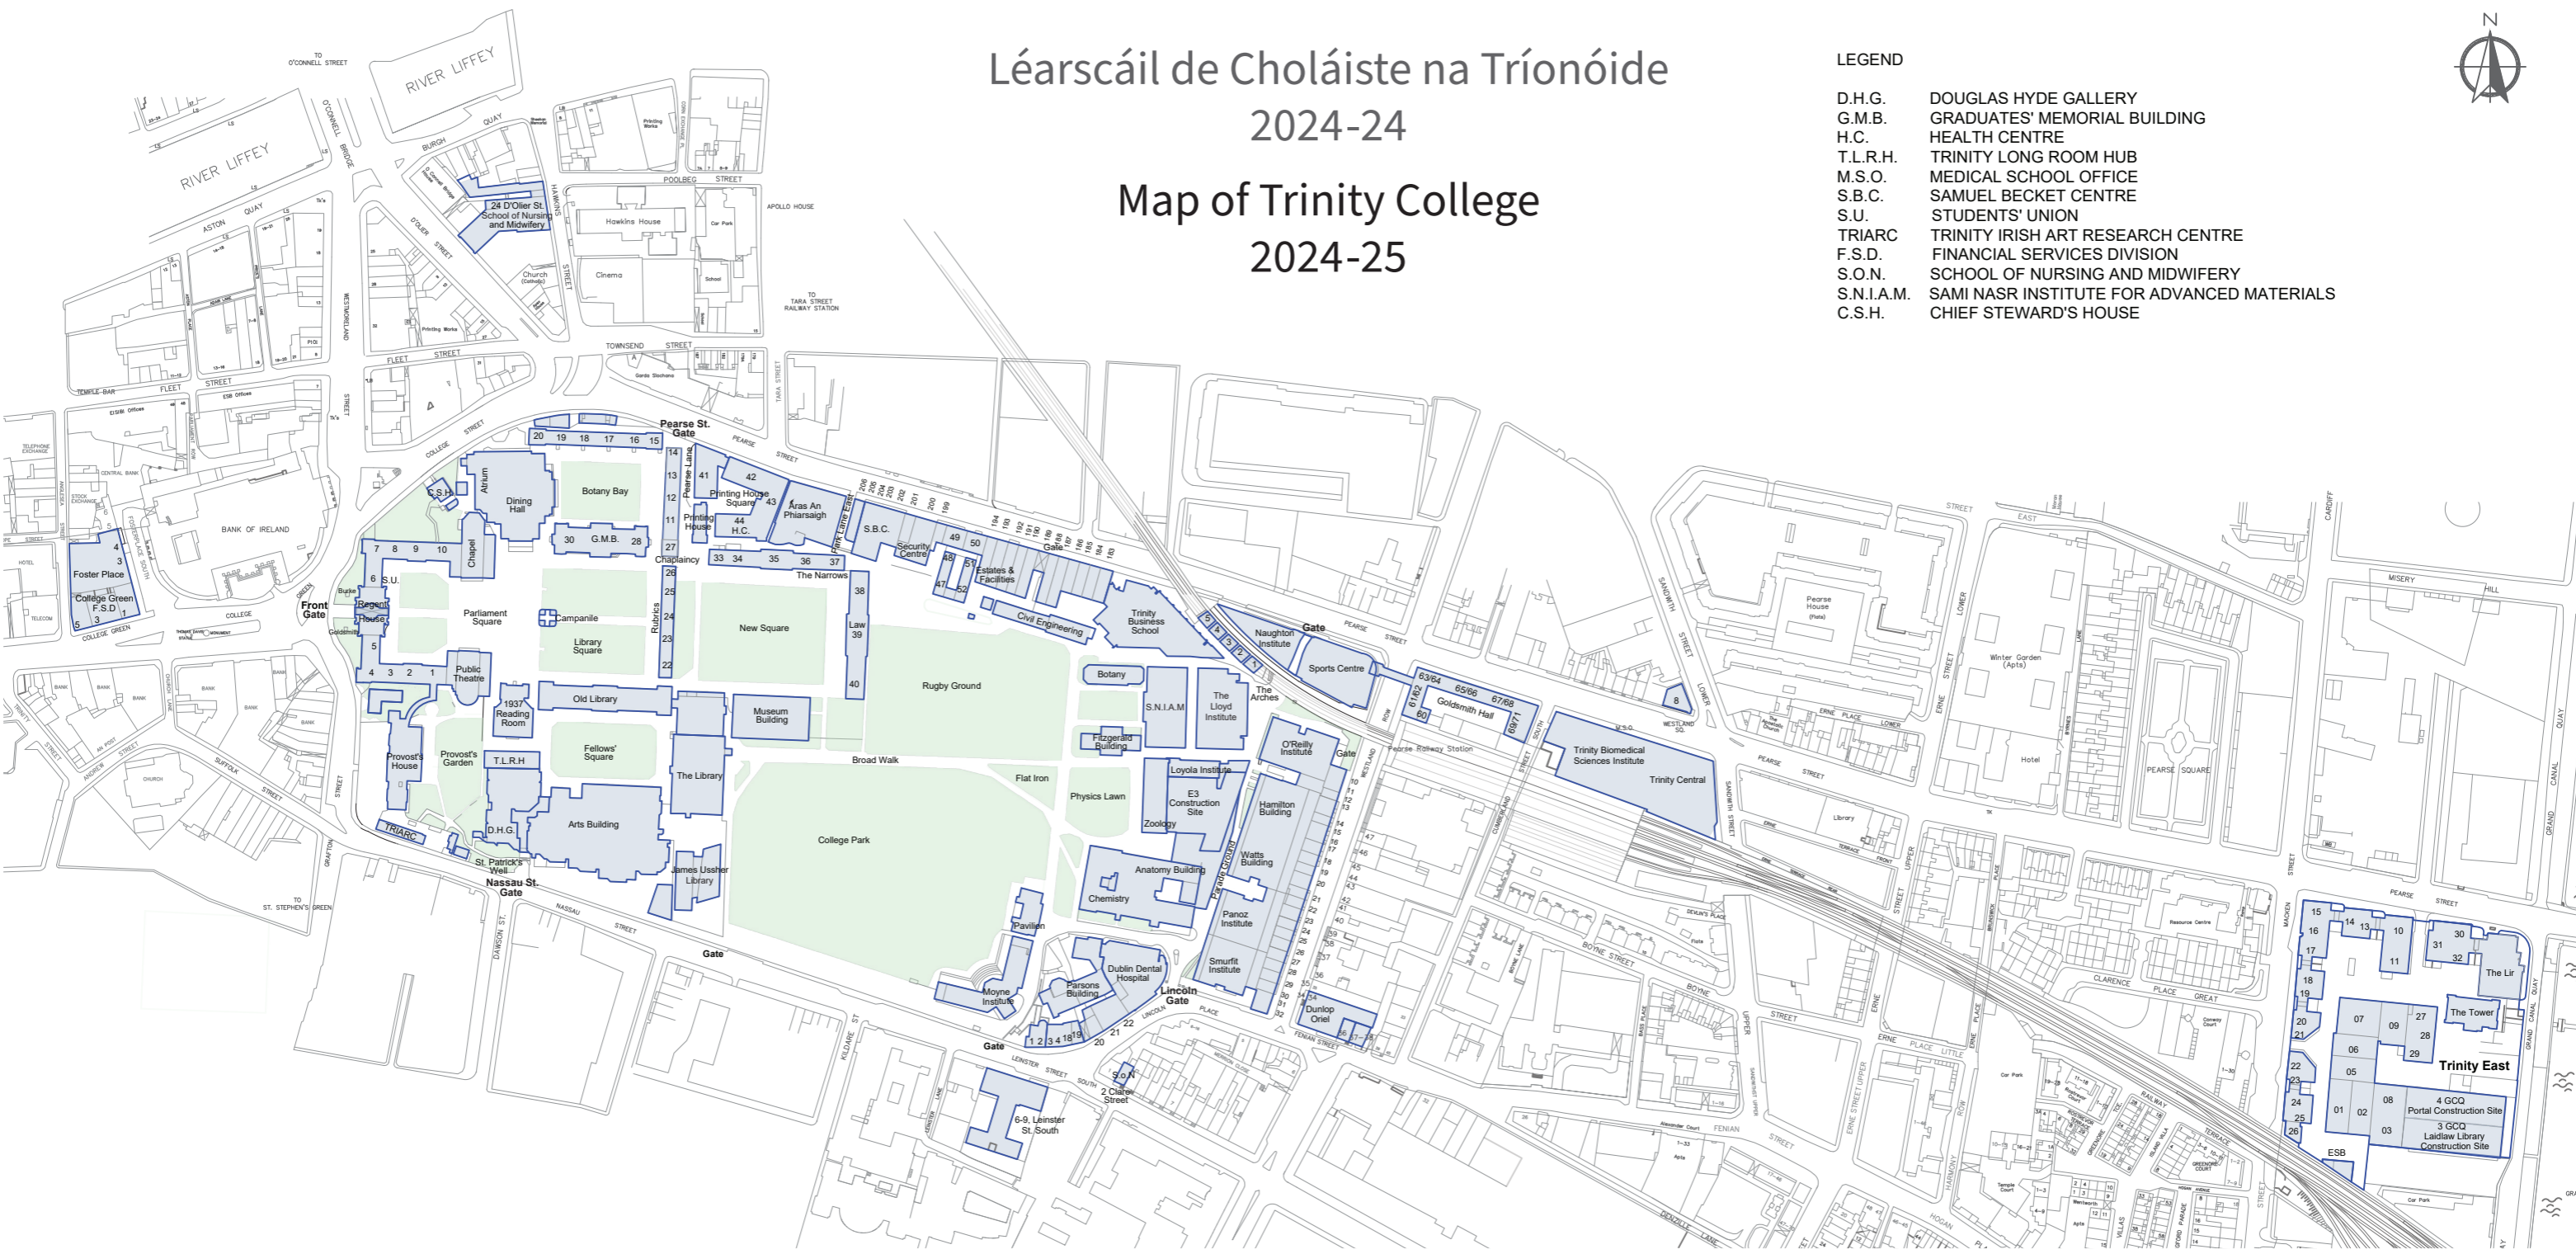

Léarscáil de Choláiste na Tríonóide

2024-24

Map of Trinity College

2024-25

LEGEND

- D.H.G. DOUGLAS HYDE GALLERY
- G.M.B. GRADUATES' MEMORIAL BUILDING
- H.C. HEALTH CENTRE
- T.L.R.H. TRINITY LONG ROOM HUB
- M.S.O. MEDICAL SCHOOL OFFICE
- S.B.C. SAMUEL BECKETT CENTRE
- S.U. STUDENTS' UNION
- TRIARC TRINITY IRISH ART RESEARCH CENTRE
- F.S.D. FINANCIAL SERVICES DIVISION
- S.O.N. SCHOOL OF NURSING AND MIDWIFERY
- S.N.I.A.M. SAMI NASR INSTITUTE FOR ADVANCED MATERIALS
- C.S.H. CHIEF STEWARD'S HOUSE

Trinity East

15 16 17 18 19 20 21 22 23 24 25

14 13 10 11 31 30

07 09 27

06 28

05 29

01 02 08

03 27

4 GQQ Portal Construction Site

3 GQQ Laidlaw Library Construction Site

ESB

The Lir

The Tower